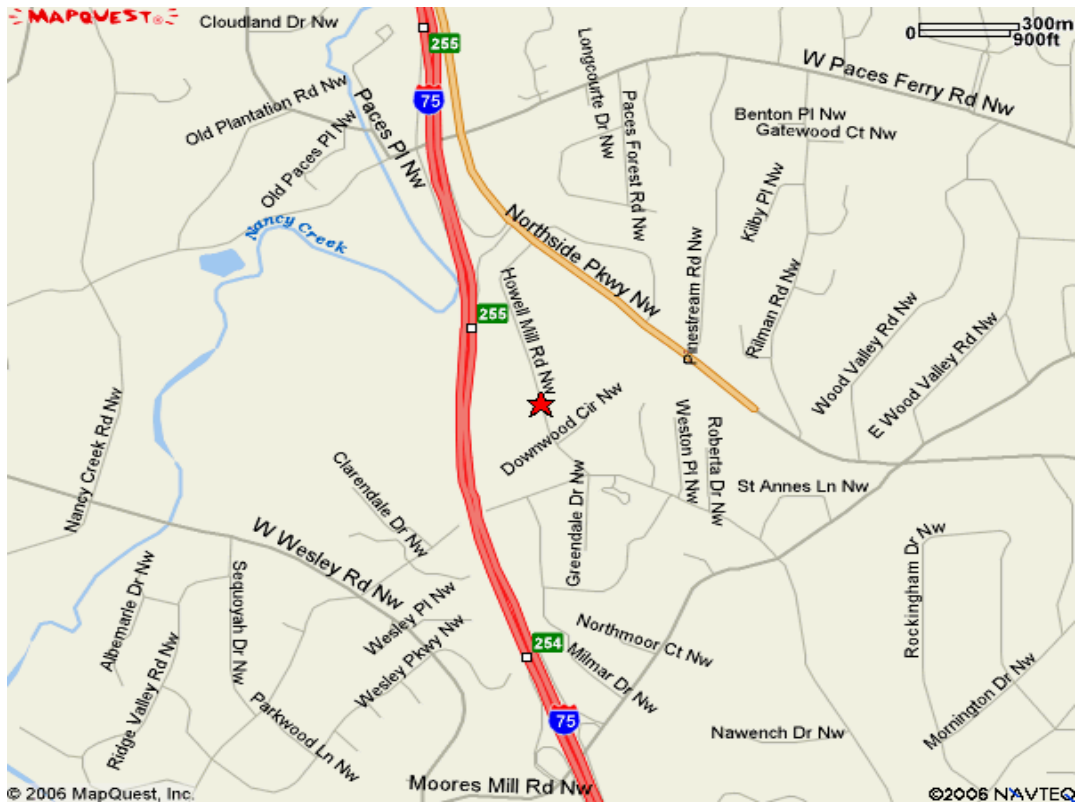

Table of Contents

Property Overview

The Summit at Paces Medical Center

- I. Photos of Building
- II. Location Map
- III. The Summit at Paces Medical Center – Building overview sheet
- IV. Building floor plate – Level 3
- V. Building floor plate – Level 4
- VI. Building Parking Deck Level 1 and Level 2

Summit at Paces Location Map

The Summit at Paces

Building Overview

PROPERTY:	The Summit at Paces Medical Office Building 3161 Howell Mill Road Atlanta, Georgia 30327
BUILDING GENERAL DESCRIPTION:	Class A Medical Office Building centrally located within the West Buckhead / Cumberland Submarkets, providing quick access to interstate I-75, additional medical office buildings, café's and restaurants in the area.
OWNERSHIP:	The Summit at Paces is owned and managed by Summit at Paces LLC.
AVAILABLE SQUARE FOOTAGE:	The building consists of two (2) floors with approximately 25,000 Rentable Square Feet and up to approximately 12,500 Square Feet of contiguous space available. The buildings loss factor is 9.44%.
PARKING:	Five (5) parking spaces per each 1,000 rentable square feet of leased space in the building. Physician parking is reserved and is provided via a separate deck. Staff and Visitor parking is non-reserved and is shared parking on the lower deck serving the building as well as the parking decks at The Palisades at West Paces.
ADDITIONAL BUILDING FEATURES:	Depending on the tenant mix, the landlord has prepared the building to feature an imaging center. Additionally, tenants will have access to The Pavilion, The Buckhead Ambulatory Surgery Center and The Palisades at West Paces which offers a Class a conference facility.
DISCLAIMER:	The information above has been obtained from sources believed to be reliable. While we do not doubt its accuracy, no guarantee, warranty or representation about it and it is submitted subject to errors, omissions, change of price, rental or other conditions, prior sale, financing or withdrawal without notice.