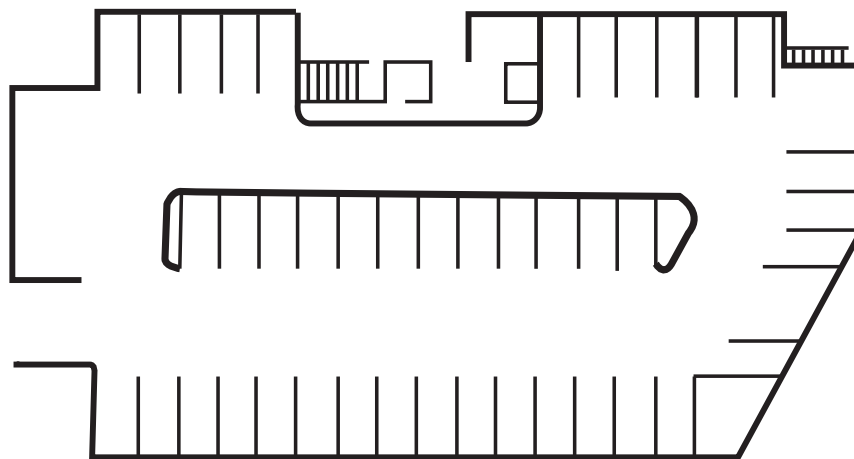

Summit at Paces Location Map

The Summit at Paces

Building Overview

PROPERTY:	The Summit at Paces Medical Office Building 3161 Howell Mill Road Atlanta, Georgia 30327
BUILDING GENERAL DESCRIPTION:	Class A Medical Office Building centrally located within the West Buckhead / Cumberland Submarkets, providing quick access to interstate I-75, additional medical office buildings, café's and restaurants in the area.
OWNERSHIP:	The Summit at Paces is owned and managed by Summit at Paces LLC.
AVAILABLE SQUARE FOOTAGE:	The building consists of two (2) floors with approximately 25,000 Rentable Square Feet and up to approximately 12,500 Square Feet of contiguous space available. The buildings loss factor is 9.44%.
PARKING:	Five (5) parking spaces per each 1,000 rentable square feet of leased space in the building. Physician parking is reserved and is provided via a separate deck. Staff and Visitor parking is non-reserved and is shared parking on the lower deck serving the building as well as the parking decks at The Palisades at West Paces.
ADDITIONAL BUILDING FEATURES:	Depending on the tenant mix, the landlord has prepared the building to feature an imaging center. Additionally, tenants will have access to The Pavilion, The Buckhead Ambulatory Surgery Center and The Palisades at West Paces which offers a Class a conference facility.
DISCLAIMER:	The information above has been obtained from sources believed to be reliable. While we do not doubt its accuracy, no guarantee, warranty or representation about it and it is submitted subject to errors, omissions, change of price, rental or other conditions, prior sale, financing or withdrawal without notice.

Summit at Paces

Location Map – Level 3

Summit at Paces

Location Map – Level 4

Summit at Paces Building Parking Deck Levels 1 and 2

Summit at Paces - Parking Garage - Upper Level

Summit at Paces - Parking Garage - Lower Level