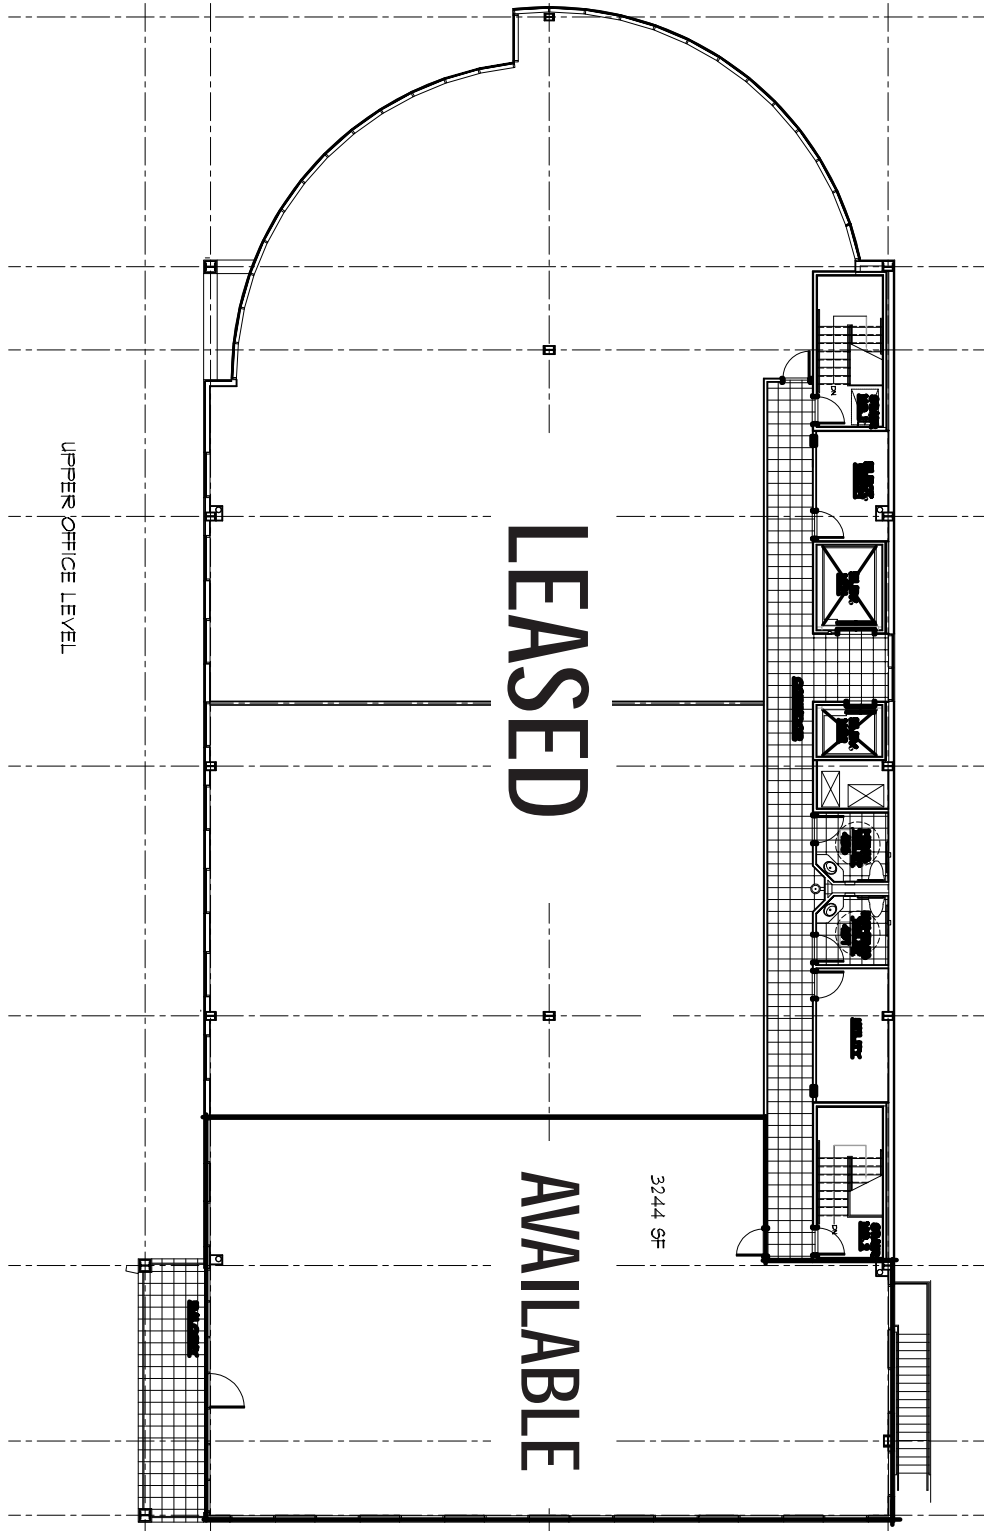

Summit at Paces

Location Map – Level 4