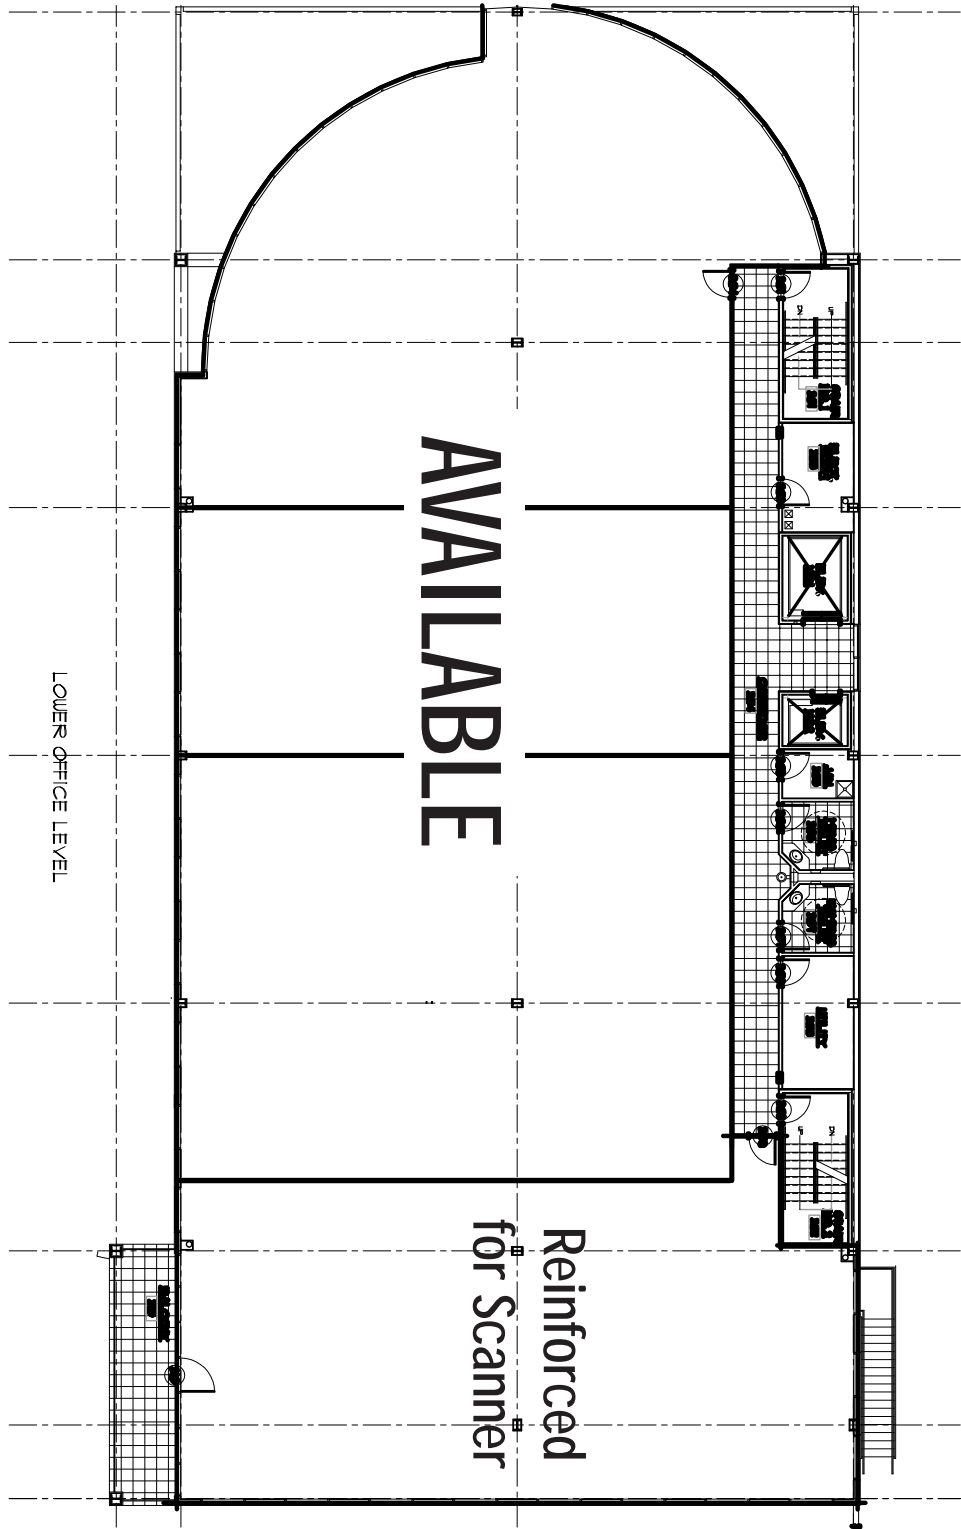

Summit at Paces

Location Map – Level 3